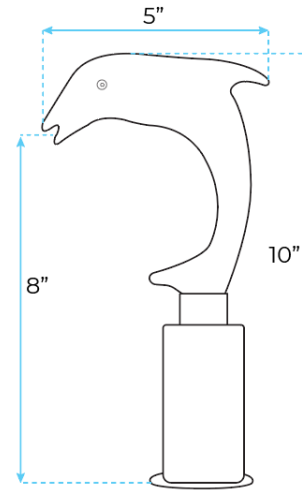

### Product Details

- **Type:** Basin Faucet
- **Model Number:** M9781
- **Surface Finish:** Chrome
- **Feature:** Electric Faucets
- **Surface Treatment:** Oil Rubbed
- **Faucet Mount:** Single Hole
- **Installation Type:** Deck Mount
- **Number of Handle:** Hands Free
- **STYLE:** CONTEMPORARY
- **VALVE CORE MATERIAL:** CERAMIC
- **MATERIAL:** COPPER 59-60%, AUTOMATIC BASIN MIXER
- **FAUCET TYPE:** AUTOMATIC BASIN MIXER
- **CERTIFICATION:** ISO9001: 2000; CE&ROHS
- **FAUCET STYLE:** WATERFALL SENSOR FAUCET
- **USAGE:** COMMERCIAL / RESIDENTIAL